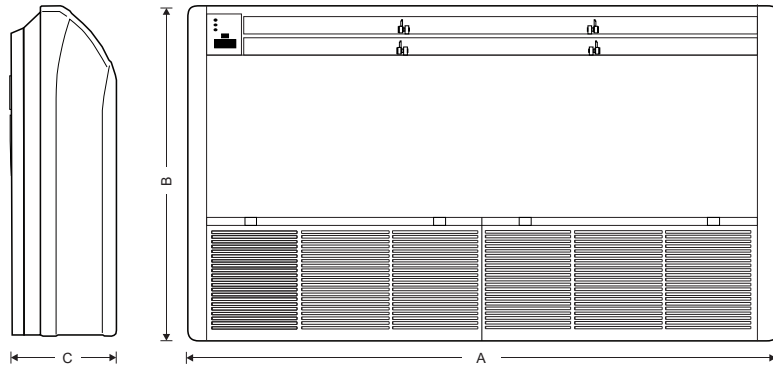

## INDOOR UNIT

Dimensions (inches)	
	inches
A	48"
B	27 9/16"
C	8 7/8"
D	11"
E	45 5/8"