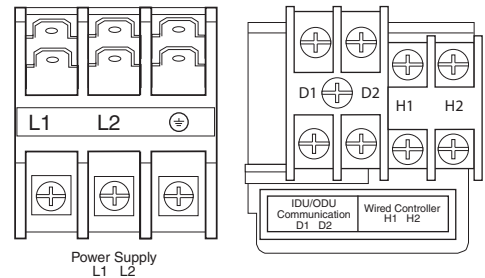

WIRING

FEATURES

- 208-230/1/60 power input
- Quiet and efficient heating & cooling.
- Compact stylish design
- Durable ABS molded cabinet
- Built to ETL/UL/CSA/ARI standards
- Easy installation and maintenance

YMGI Group

601 Arrow Ln, O'Fallon, Missouri 63366
Phone: 1-866-833-3138
Fax: 1-866-377-3355
ymgigroup.com
sales@ymgigroup.com

Sales Representative or Distributor: