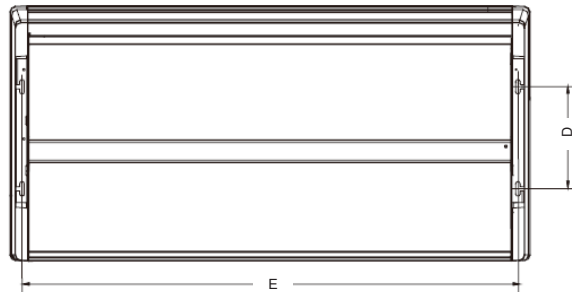

## INDOOR UNIT

Dimensions (inches)	
	inches
A	48"
B	27 9/16"
C	8 7/8"
D	11"
E	45 5/8"