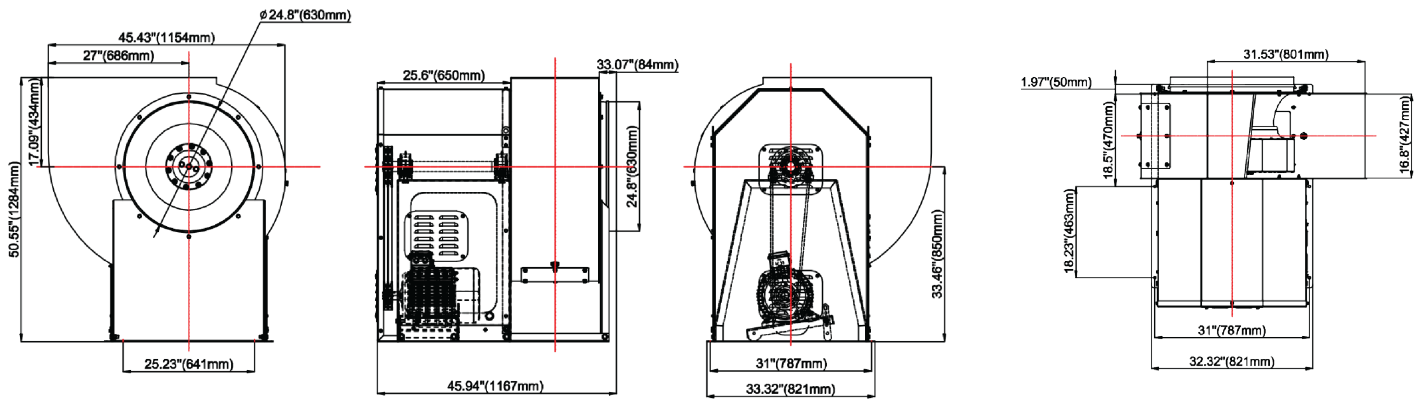

UTILITY FANS

YMGI Model Nomenclature

Model Number:

FUTY-14D-OBC