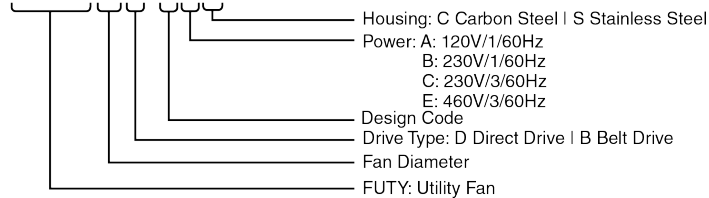

Applications:

- Stairwell Pressurization
- Explosive gases emissions
- Restaurant Grease Exhaust
- Mechanical equipment supporting

YMGI Group
601 Arrow Ln, O'Fallon, Missouri 63366
Phone: 1-866-833-3138
Fax: 1-866-377-3355
ymgigroup.com
sales@ymgigroup.com

Sales Representative or Distributor: