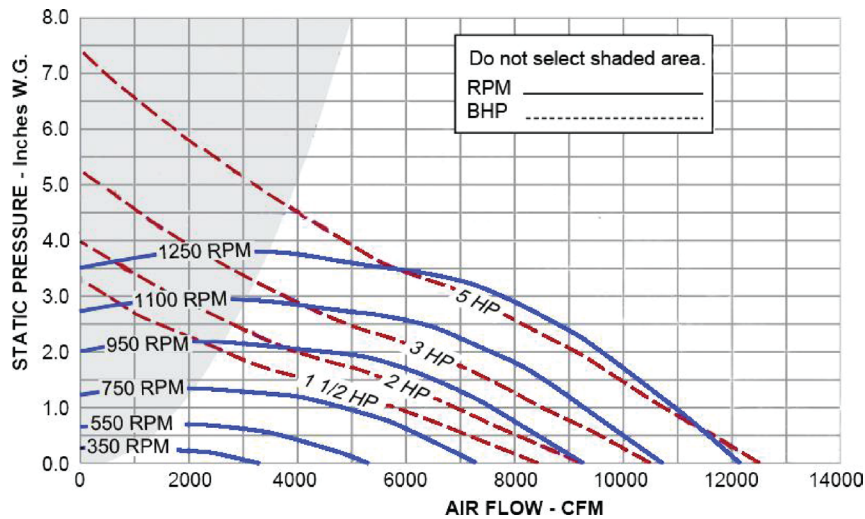

UTILITY FANS

YMGI Model Nomenclature

Model Number:

FUTY-14D-OBC