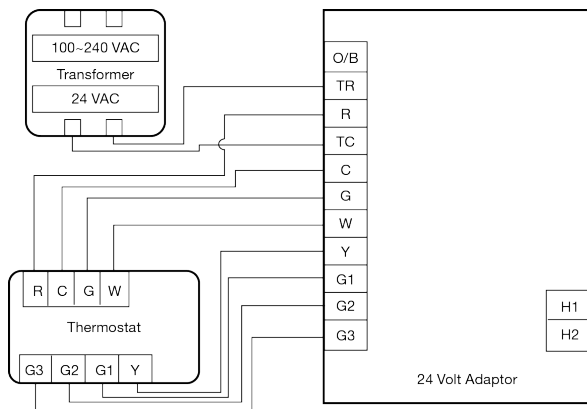

The YMGI (59)4 Thermostat Adaptor has an attractive compact design, so it can be mounted on a wall near the thermostat or near the Indoor Unit. You can also choose to mount it in a more discrete location, like above a ceiling or in a closet.

# (59)4 THERMOSTAT ADAPTOR

(59)4-CR-24V3444G

1	H1, H2	RS485 Communication interface,
2	O/B	4-way valve for heat pumps
3	TR	Supply power for adapter (24 VAC)
4	R	Supply power for thermostat (24 VAC)
5	TC	Supply power for adapter (Common)
6	C	Supply poer for thermostat (Common)
7	G	Fan/Indoor Fan
8	W	Heating / E-heater
9	Y	Cooling / Compressor
10	G1	Low Fan Speed
11	G2	Medium Fan Speed
12	G3	High Fan Speed
SW1	Back	Return after setting parameter
SW2	Down	Decrease parameter setting
SW3	Up	Increase parameter setting
SW4	Enter	Enter setting. Confirm parameter setting value

Wiring Diagram for Control Command of Load

Wiring Diagram for Control Command of Operation Mode

All specifications subject to change without notice. Images are for reference only. See website for full details.