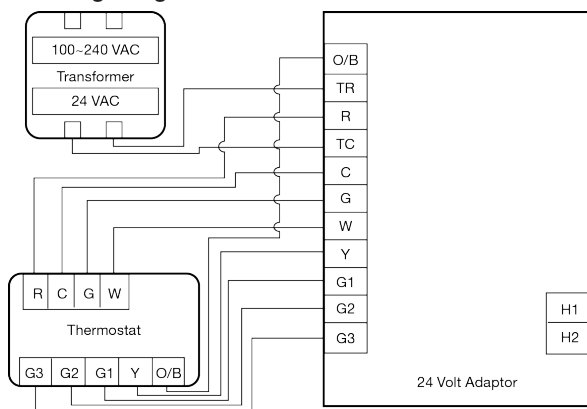

Wiring Diagram for Control Command of Load