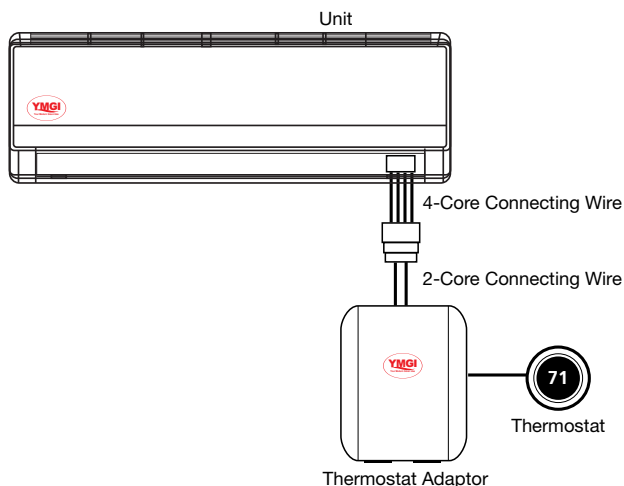

(59)4 THERMOSTAT ADAPTOR

(59)4-CR-24V3444G

Compatible Indoor Units

The (59)4-CR-24V3444G Thermostat Adaptor works with these (59)4 Indoor Units.

Wall Mount EW (59)4

- WMMS-09EW-V2B(59)4
- WMMS-12EW-V2B(59)4
- WMMS-18EW-V2B(59)4
- WMMS-24EW-V2B(59)4

Recessed Fan Coil EF (59)4

- WMMS-18EF-MeB(59)4
- WMMS-24EF-MeB(59)4

More Indoor Unit Styles Coming Soon.