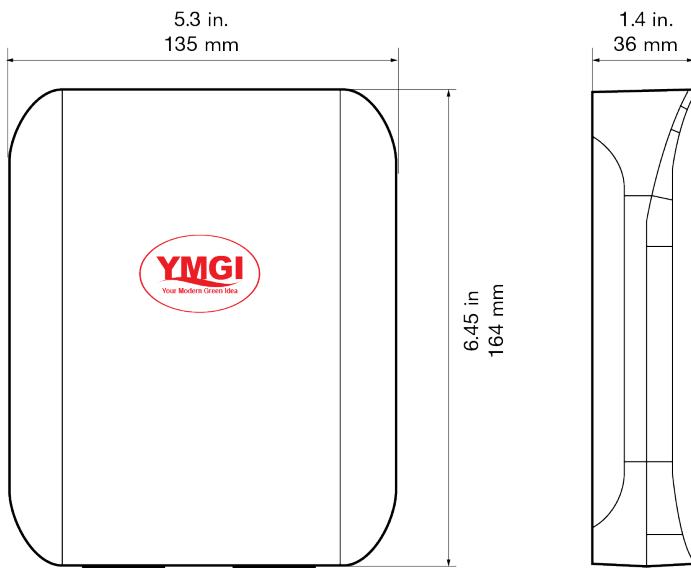

The YMGI (59)4 Thermostat Adaptor has an attractive compact design, so it can be mounted on a wall near the thermostat or near the Indoor Unit. You can also choose to mount it in a more discrete location, like above a ceiling or in a closet.