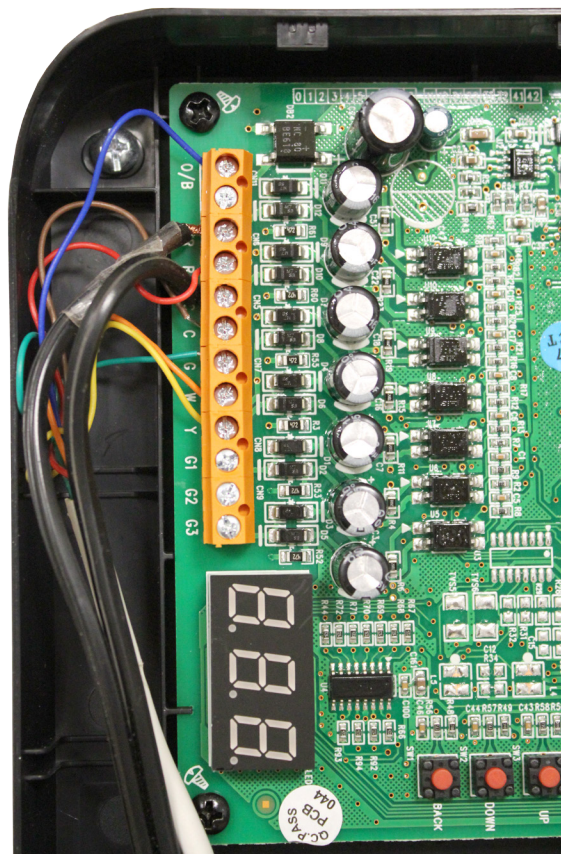

All specifications subject to change without notice. Images are for reference only. See website for full details.

YMGI Group
601 Arrow Ln, O'Fallon, Missouri 63366
Phone: 1-866-833-3138
Fax: 1-866-377-3355
ymgigroup.com

Sales Representative or Distributor: