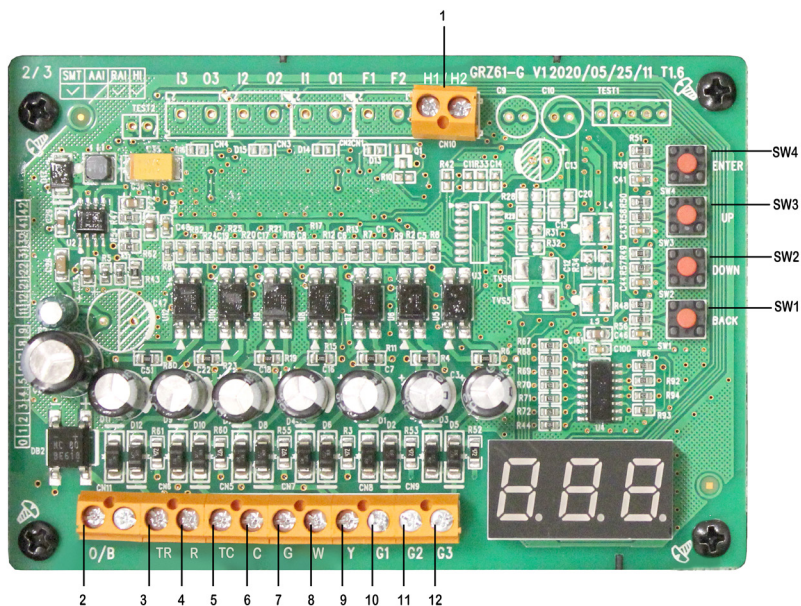

The YMGI (59)4 Thermostat Adaptor has an attractive compact design, so it can be mounted on a wall near the thermostat or near the Indoor Unit. You can also choose to mount it in a more discrete location, like above a ceiling or in a closet.

# (59)4 THERMOSTAT ADAPTOR

(59)4-CR-24V3444G

1	H1, H2	RS485 Communication interface,
2	O/B	4-way valve for heat pumps
3	TR	Supply power for adapter (24 VAC)
4	R	Supply power for thermostat (24 VAC)
5	TC	Supply power for adapter (Common)
6	C	Supply poer for thermostat (Common)
7	G	Fan/Indoor Fan
8	W	Heating / E-heater
9	Y	Cooling / Compressor
10	G1	Low Fan Speed
11	G2	Medium Fan Speed
12	G3	High Fan Speed
SW1	Back	Return after setting parameter
SW2	Down	Decrease parameter setting
SW3	Up	Increase parameter setting
SW4	Enter	Enter setting. Confirm parameter setting value